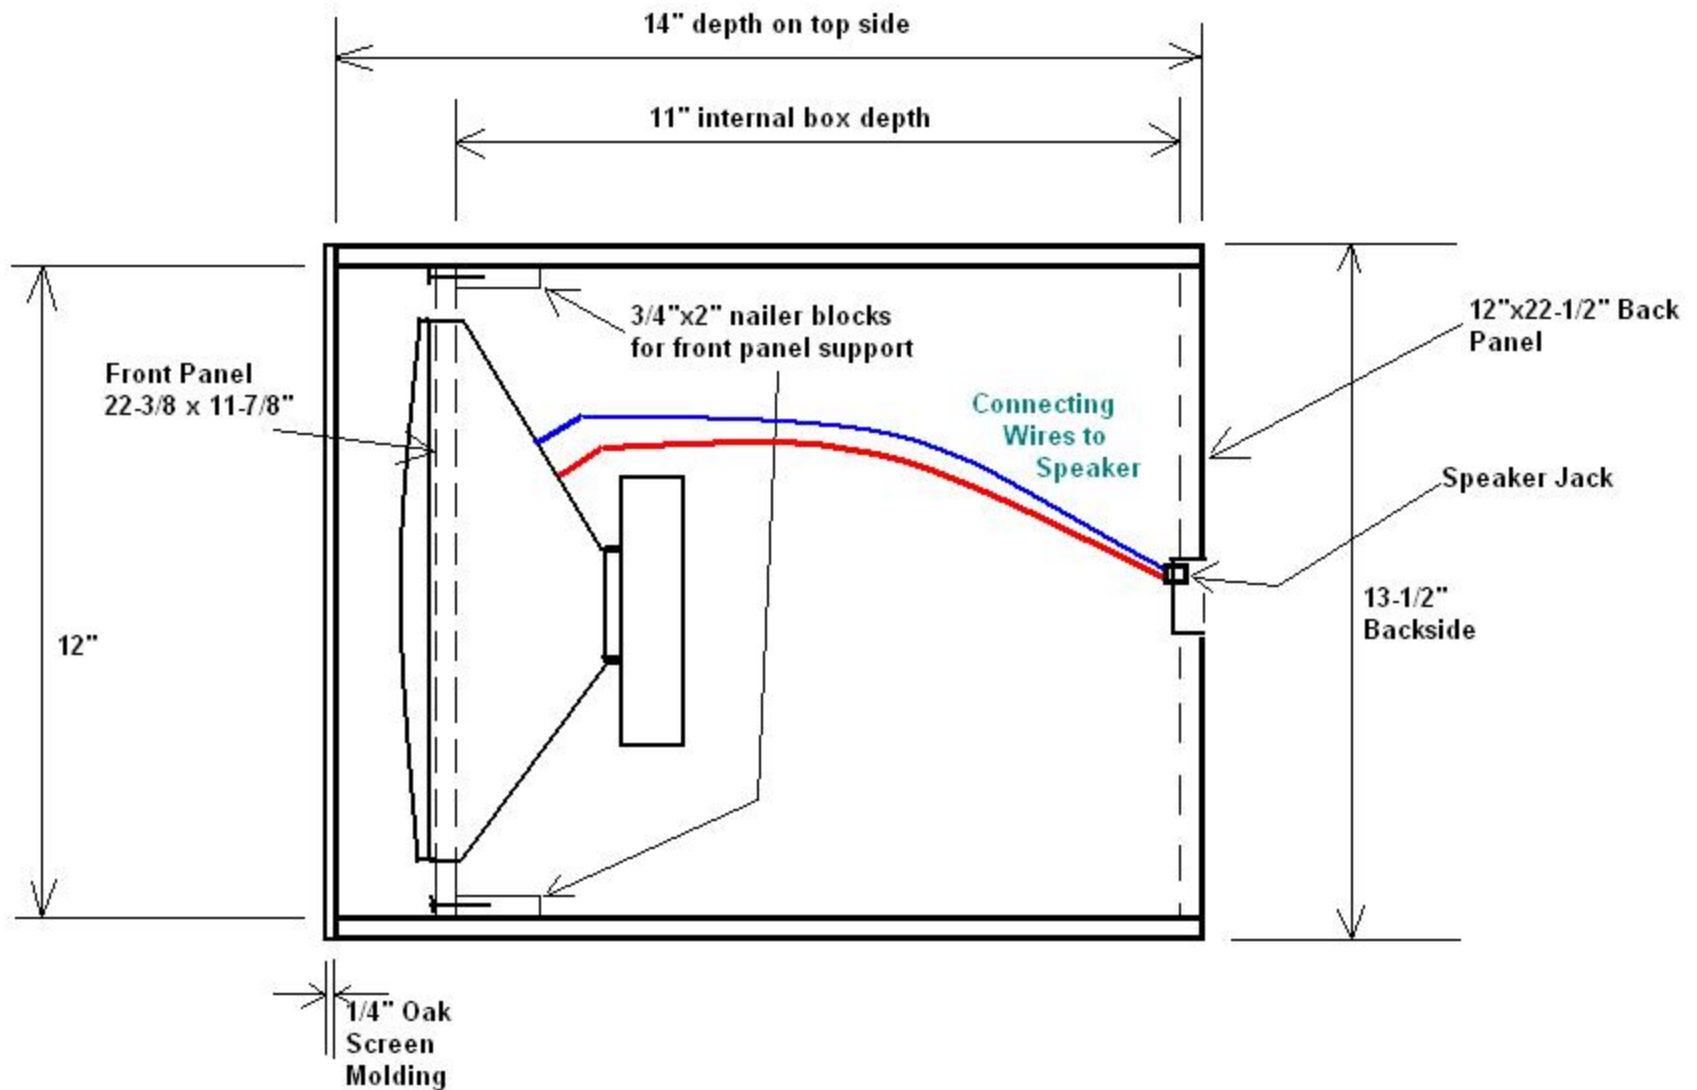

Side View of 2x10 Cabinet

Face View of 2x10 Cabinet

22-1/2" x 14" x 3/4" Panel

22-1/2"

10-7/8"

3/4" x 3/4"
Quarter Round
Oak

3/4"x2" wide plywood strips
for face panel support

12"x11" Center Panel Divider

12"

12"x14"x3/4" Side Panel

22-1/2" x 14" x 3/4" Panel Bottom Side

**Plywood Layout Pattern
2x10 Bass Cabinet Plans**

4 ft