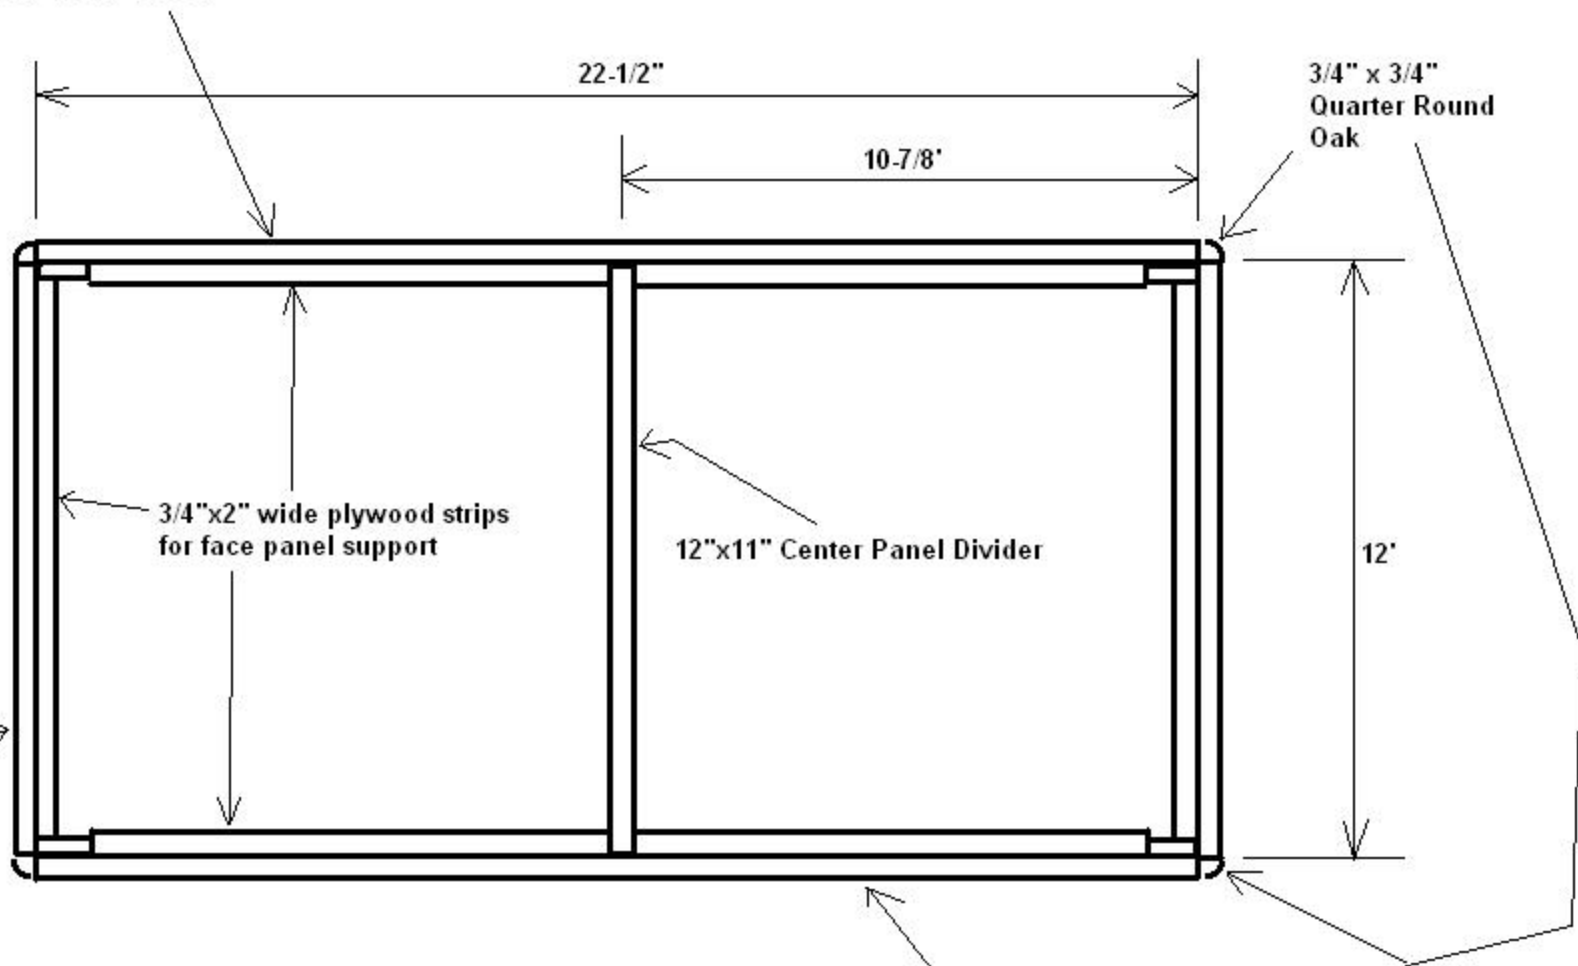

Side View of 2x10 Cabinet

Face View of 2x10 Cabinet

22-1/2" x 14" x 3/4" Panel

22-1/2"

10-7/8"

3/4" x 3/4"
Quarter Round
Oak

3/4"x2" wide plywood strips
for face panel support

12"x11" Center Panel Divider

12"

12"x14"x3/4" Side Panel

22-1/2" x 14" x 3/4" Panel Bottom Side

**Plywood Layout Pattern
2x10 Bass Cabinet Plans**

4 ft